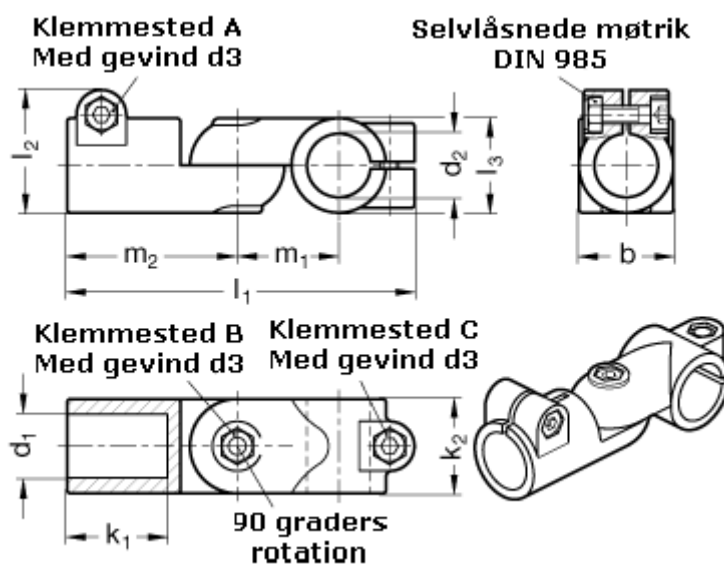

Article number: 20288B20B25S2BL

Description: E+G Swivel clamp - GN 288-B20-B25-S-2-BL

## Measures

$b = 40$	$m_1 = 43$
$d_1 = B20$	$m_2 = 72$
$d_2 = B25$	
$d_3 = M 8$	
$k_1 = 42.5$	
$k_2 = 40$	
$l_1 = 147$	
$l_2 = 52.0$	